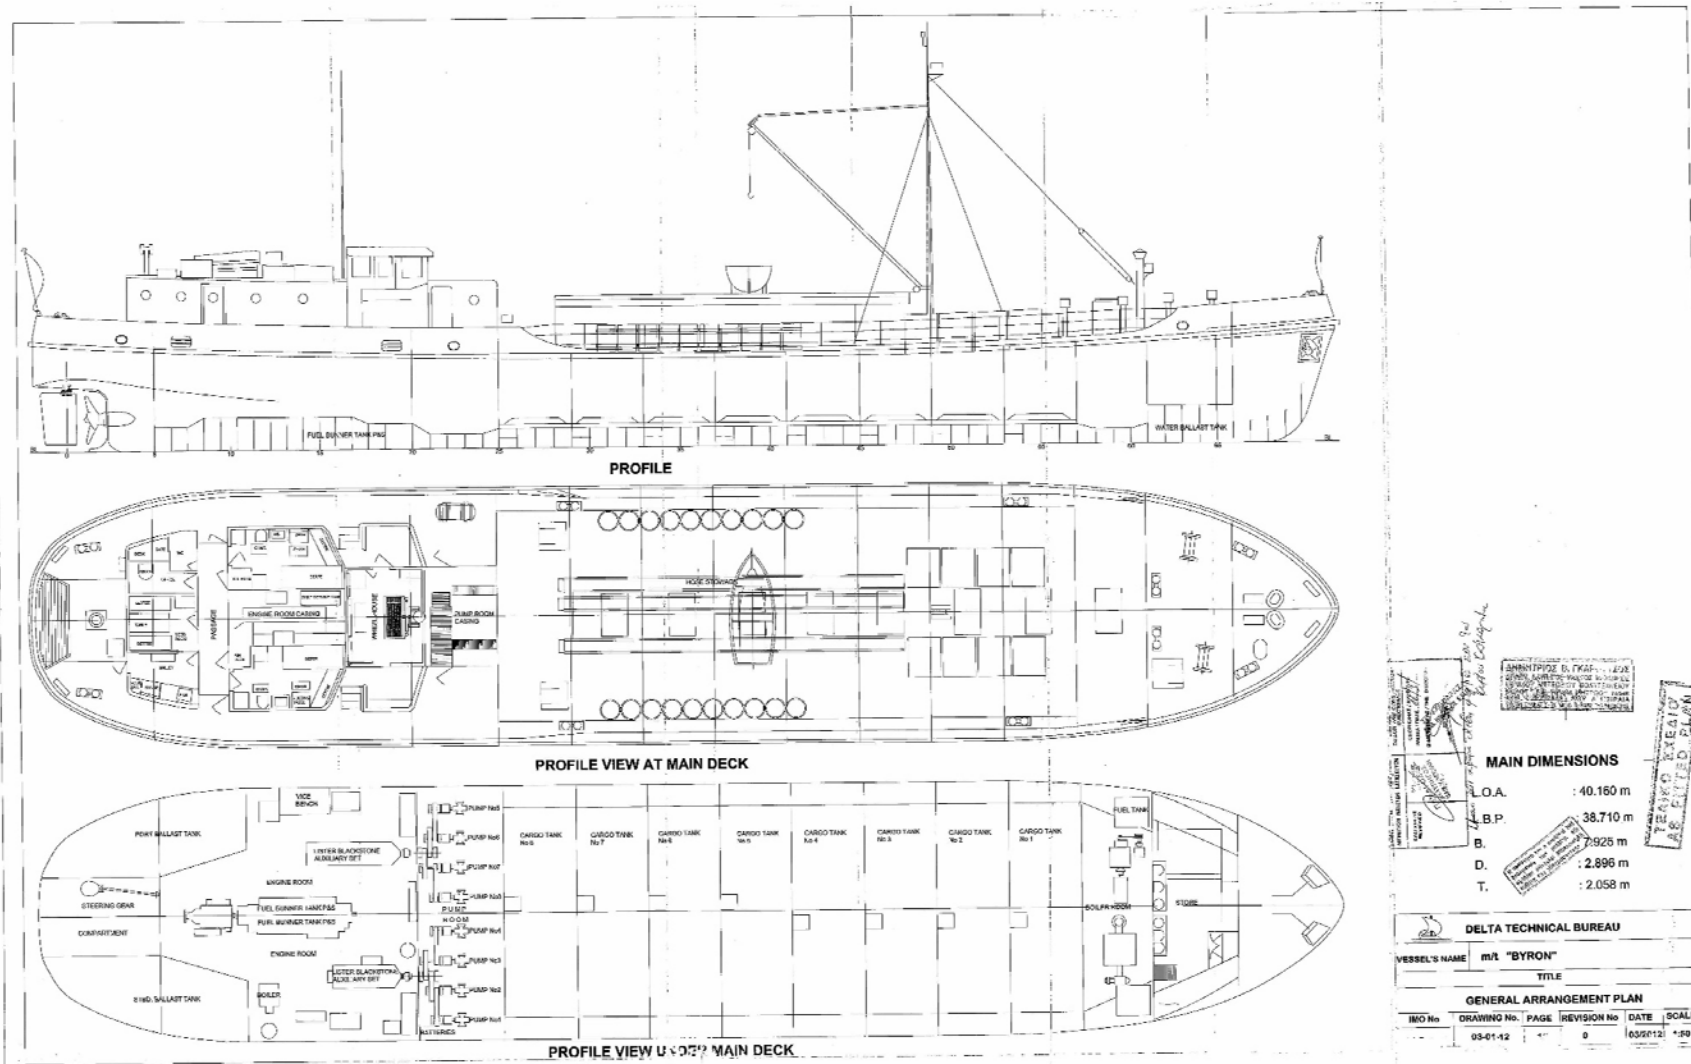

Particulars are believed to be correct but are not guaranteed. All figures given are approximate only. Owners reserve the right to amend the specifications without notification.